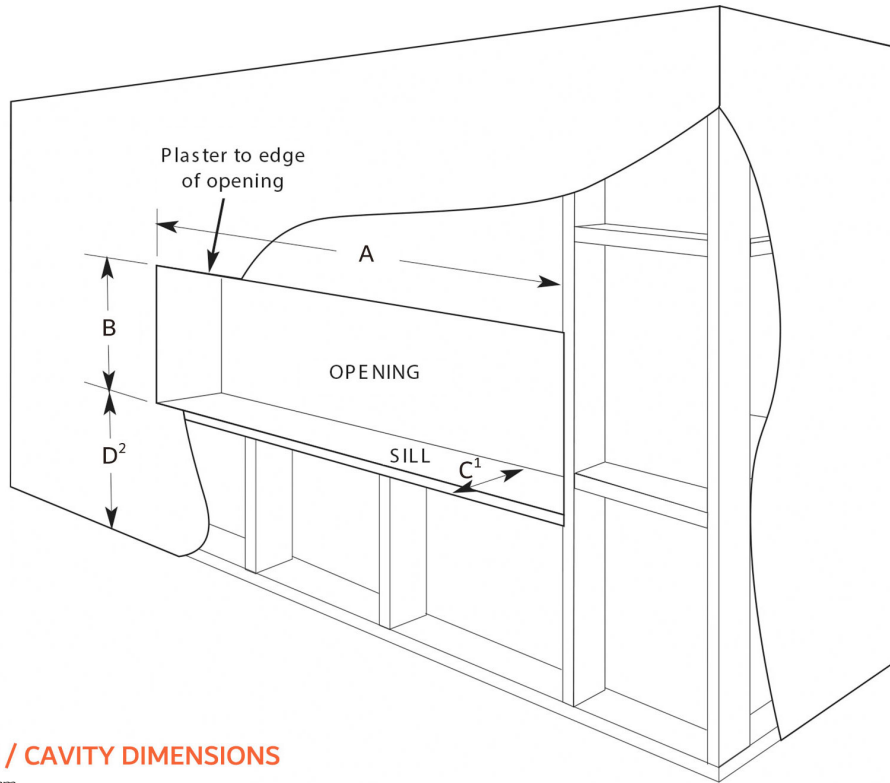

INCLUDED ACCESSORIES

1 long piece 3D wood logs, crystals and remote

SERIES MODELS AND SIZES

EFSON45 (45 INCH)

EFSON50 (50 INCH)

EFSON60 (60 INCH)

EFSON72 (72 INCH)

DIMENSIONS

OPENING / CAVITY DIMENSIONS

all dimensions in mm

	A	B	C ¹	D ²
EFSON45	1092	435	170	500
EFSON50	1219	435	170	500
EFSON60	1473	435	170	500
EFSON72	1778	435	170	500

*1 - Minimum

2 - D has no minimum, these measurements are for ideal viewing only