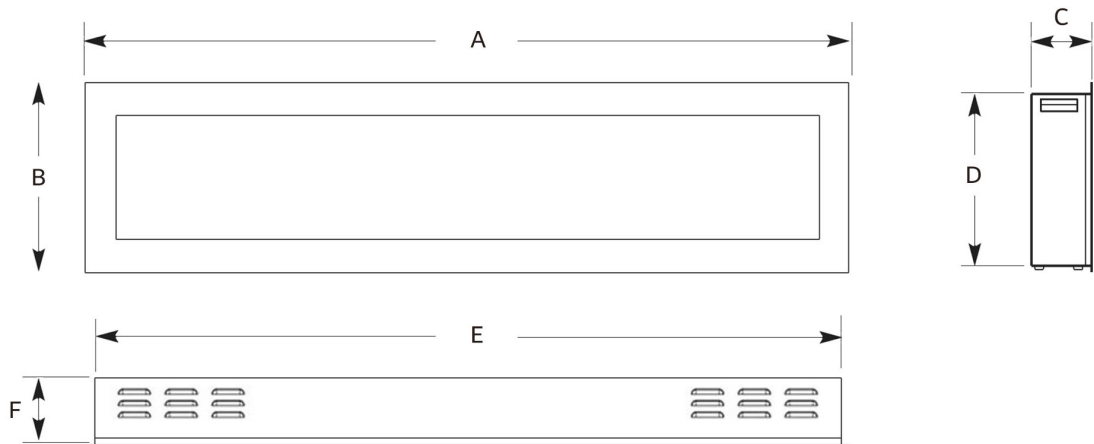

INCLUDED ACCESSORIES

1 long piece 3D wood logs, crystals and remote

SERIES MODELS AND SIZES

EFSON45 (45 INCH)

EFSON50 (50 INCH)

EFSON60 (60 INCH)

EFSON72 (72 INCH)

DIMENSIONS

OPENING / CAVITY DIMENSIONS

all dimensions in mm

	A	B	C ¹	D ²
EFSON45	1092	435	170	500
EFSON50	1219	435	170	500
EFSON60	1473	435	170	500
EFSON72	1778	435	170	500

*1 - Minimum

2 - D has no minimum, these measurements are for ideal viewing only