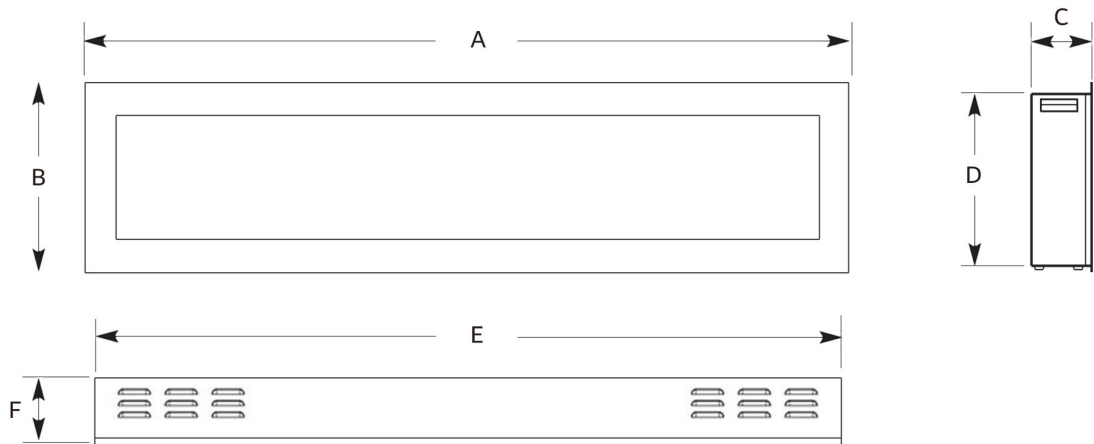

INCLUDED ACCESSORIES

White Pebbles, Driftwood, Crystals and remote

SERIES MODELS AND SIZES

EFBIF45 (45 INCH)

EFBIF50 (50 INCH)

EFBIF60 (60 INCH)

EFBIF72 (72 INCH)

DIMENSIONS

OPENING / CAVITY DIMENSIONS

all dimensions in mm

	A	B	C ¹	D ²
EFBIF45	1092	435	170	500
EFBIF50	1219	435	170	500
EFBIF60	1473	435	170	500
EFBIF72	1778	435	170	500

*1 - Minimum

2 - D has no minimum, these measurements are for ideal viewing only