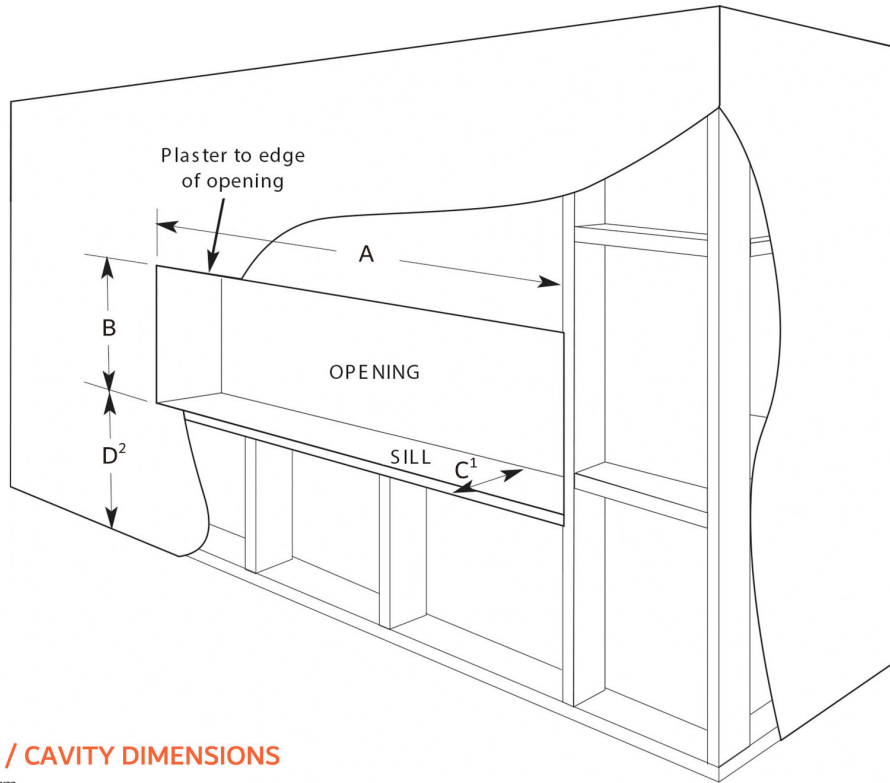

INCLUDED ACCESSORIES

White Pebbles, Driftwood, Crystals and remote

SERIES MODELS AND SIZES

EFBIF45 (45 INCH)

EFBIF50 (50 INCH)

EFBIF60 (60 INCH)

EFBIF72 (72 INCH)

DIMENSIONS

OPENING / CAVITY DIMENSIONS

all dimensions in mm

	A	B	C ¹	D ²
EFBIF45	1092	435	170	500
EFBIF50	1219	435	170	500
EFBIF60	1473	435	170	500
EFBIF72	1778	435	170	500

*1 - Minimum

2 - D has no minimum, these measurements are for ideal viewing only