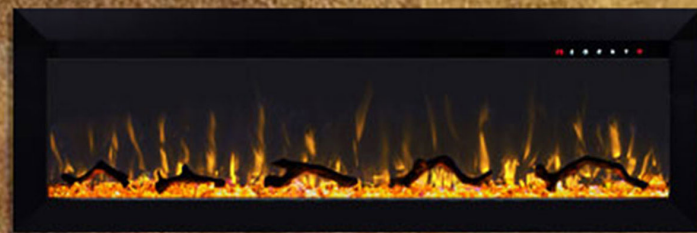

HERMAN

45 | 50 | 60 | 72

electric fire

MODA LIVING

HERMAN

KEY FEATURES

-  **Heater & Fan**
Flame operates with or without heat
-  **Touch screen control panel**
-  **3D flame effect** - Create a truly realistic flame effect
-  **Glass remains cool** making it safe for any location and any user
-  **5 levels of flame brightness**
-  **Built-in timer mode** for auto shut off: 0.5-7.5 hrs
-  **2 levels of heating options**
Low - 750 Watts | High - 1500 Watts

-  **Dynamic, sparkling fuelbed lighting** can be set to 10 vibrant colours, or cycled through each
-  **3 Dynamic flame options:**
amber, blue, or amber with blue accent
-  **Mirror flame panel** adding to the realistic visuals
-  **LED digital display** on front screen
Disappears after 30 seconds
-  **Designed with front flow heating** with hidden venting
-  **3 fuel bed options** – Driftwood set, clear crystals and white pebbles
-  **Sleek remote control**