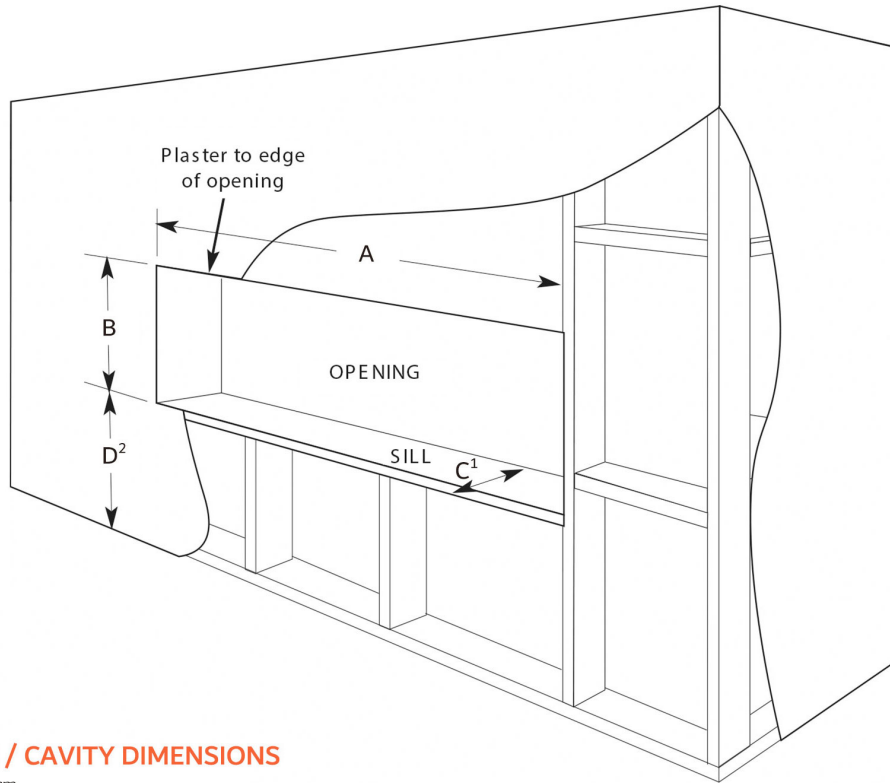

INCLUDED ACCESSORIES

1 long piece 3D wood logs,
Pebbles and remote

SERIES MODELS AND SIZES

EFBG50 (50 INCH)

EFBG60 (60 INCH)

EFBG72 (72 INCH)

EFBG100 (100 INCH)

DIMENSIONS

OPENING / CAVITY DIMENSIONS

all dimensions in mm

	A	B	C ¹	D ²
EFBG50	1194	527	140	500
EFBG60	1194	527	140	500
EFBG72	1753	527	140	500
EFBG100	2464	527	140	500

*1 - Minimum

2 - D has no minimum, these measurements are for ideal viewing only