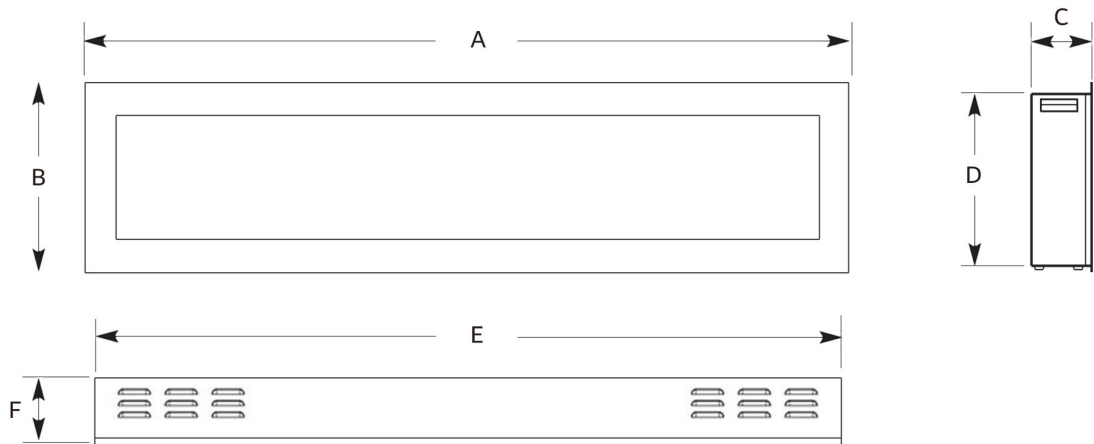

INCLUDED ACCESSORIES

1 long piece 3D wood logs,
Pebbles and remote

SERIES MODELS AND SIZES

EFBG50 (50 INCH)

EFBG60 (60 INCH)

EFBG72 (72 INCH)

EFBG100 (100 INCH)

DIMENSIONS

OPENING / CAVITY DIMENSIONS

all dimensions in mm

	A	B	C ¹	D ²
EFBG50	1194	527	140	500
EFBG60	1194	527	140	500
EFBG72	1753	527	140	500
EFBG100	2464	527	140	500

*1 - Minimum

2 - D has no minimum, these measurements are for ideal viewing only